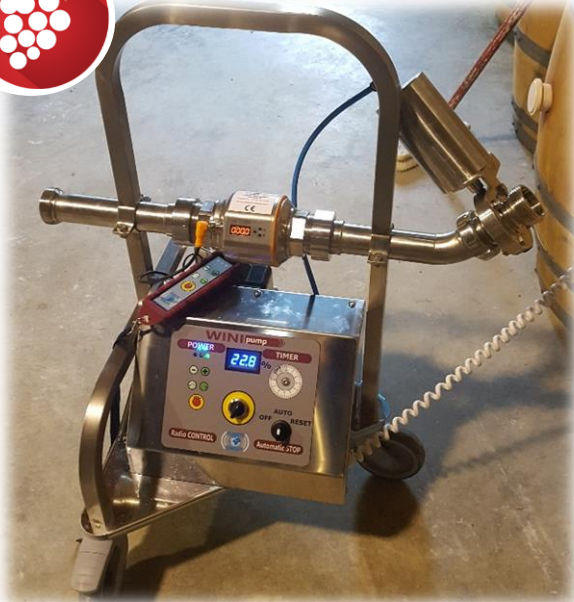

## WINIserein

- ✓ Volume programmation
- ✓ Totalisation
- ✓ Compatible with preassure switch equipped pumps
- ✓ Radiocontrol for more ease
- ✓ Autonomous without electrical cable
- ✓ Pneumatic valve for pour an instant stop
- ✓ Adapted to gravity transfers

Precise count & automatic stop of your pump